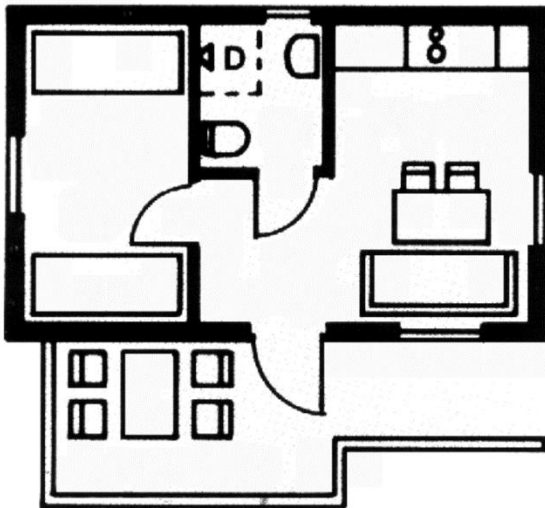

4 + 2 bed cabin (three rooms)

TanumStrand's 6-bed cabins (4 adults + 2 children) are located in both the southern and northern villages.

4 + 2-bed cabin 42 m2

Apartment in semi-detached house on 2 levels. 2 separate bedrooms upstairs with 2 beds each. 1 bedroom downstairs with 1 bunk bed.

Bathroom with shower and WC, fully equipped kitchen with dishwasher, TV and porch. The dining area consists of a sofa and coffee table. Cabins with ramp are available.

In these cabins three to four beds only will be used.

- ***These cabins are best suited if you only book a bed for yourself because you get your own room with this option.***
- If you book only one bed/room, TanumStrand will distribute the other rooms to other people.
- For more information <https://www.tanumstrand.se/accommodations/stugor/?lang=en>
- If you have questions about the different options, please send an email to bmw@tanumstrand.se

CAMPING GROUND

- Tent will be placed on a lawn located on site "13 Fotbollsplan/Aktivitetsyta" on the overview map.
- There is room for at least 20 tents.
- Motorhomes and caravans cannot be set up here, instead we refer to the campsite <http://www.grebbestadfjorden.com>

4-bed cabin 25 m2 - separate bedroom